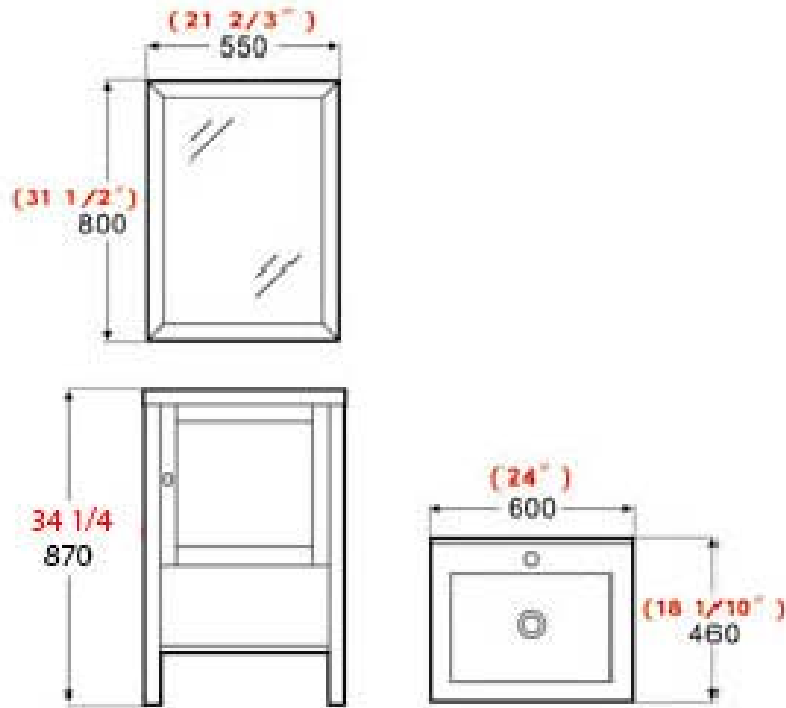

24" RANDALL VANITY SET

| Model Number | Description | Weight | Shipping Dimensions | Cubic Feet |
|--------------|------------------------|--------|---------------------|------------|
| 401-24L | 24" Randall Vanity Set | | | |