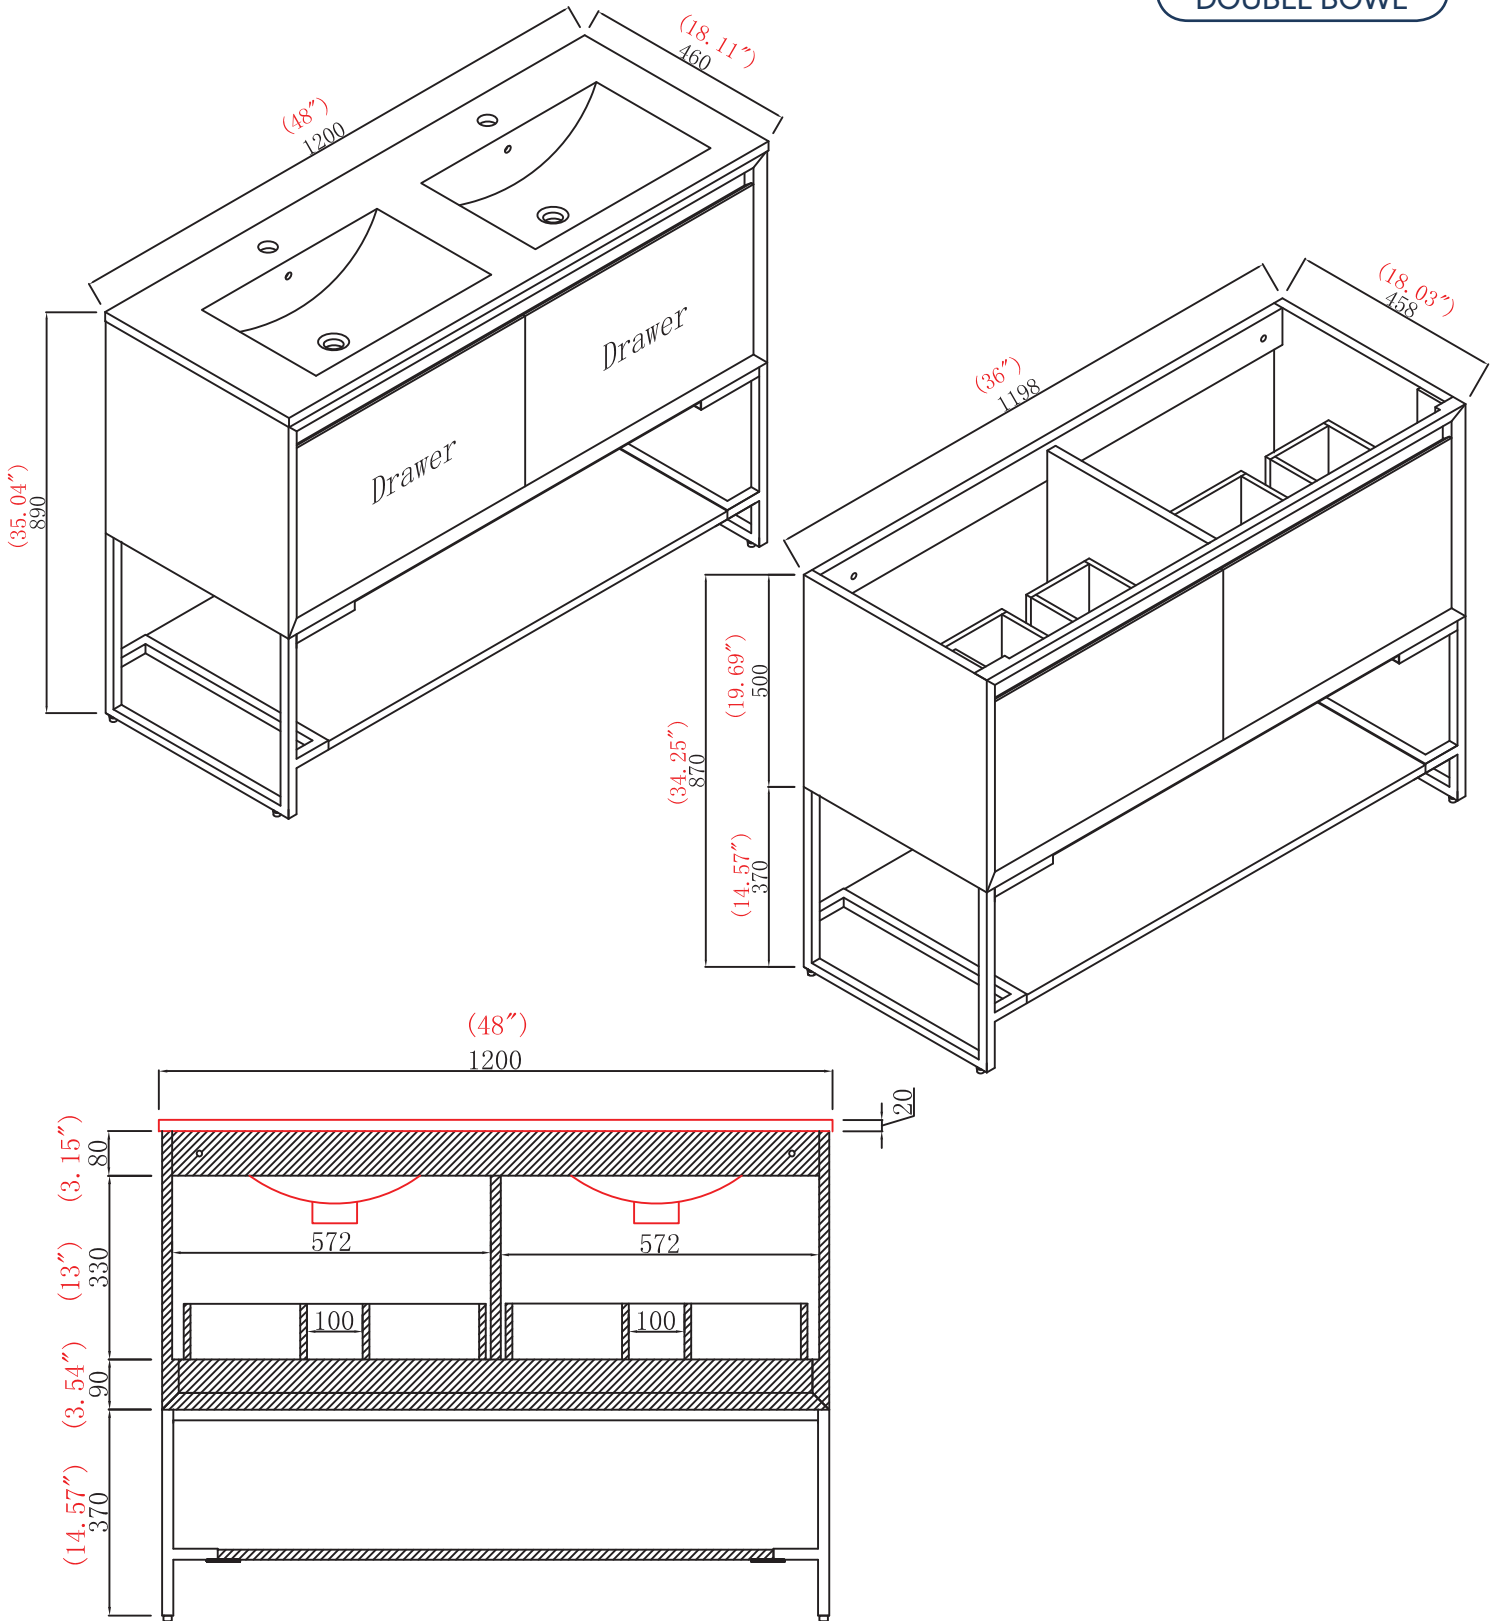

Duval Bathworks

SPECS & ROUGH-IN DIMENSIONS
Modric Collection - DC770-48D

DOUBLE BOWL

WWW.DUVALBATHWORKS.COM