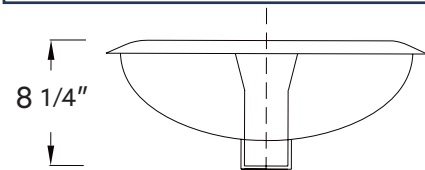

#### FEATURES

- 19 1/2" x 16 1/4" oval size  
SEE SPEC SHEET BELOW FOR DETAILS.
- 8 1/4" high
- Vitreous china
- Front overflow hole
- 1 1/4" O.D. waste
- Limited 2-Year Warranty

#### TECHNICAL INFORMATION

Please allow for up to 1/2 in variation in rough-in dimensions.

Model #	Description	Weight (lbs)	Shipping Dimensions	Cubic Feet
UL2017OV	Undermount 20" x 17" Oval Lavatory	16		0.883