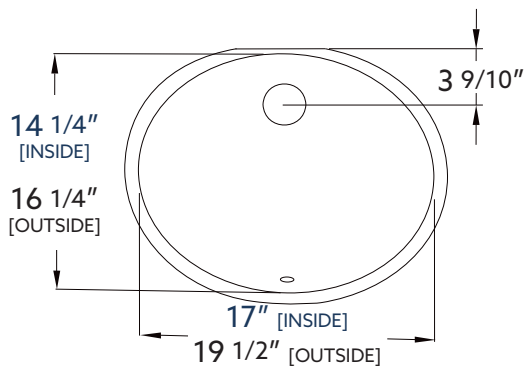

### Undermount Basin Oval 20" x 17"

#### FEATURES

- 19 1/2" x 16 1/4" oval size  
SEE SPEC SHEET BELOW FOR DETAILS.
- 8 1/4" high
- Vitreous china
- Front overflow hole
- 1 1/4" O.D. waste
- Limited 2-Year Warranty

#### TECHNICAL INFORMATION

Please allow for up to 1/2 in variation in rough-in dimensions.

Model #	Description	Weight (lbs)	Shipping Dimensions	Cubic Feet
UL2017OV	Undermount 20" x 17" Oval Lavatory	16		0.883