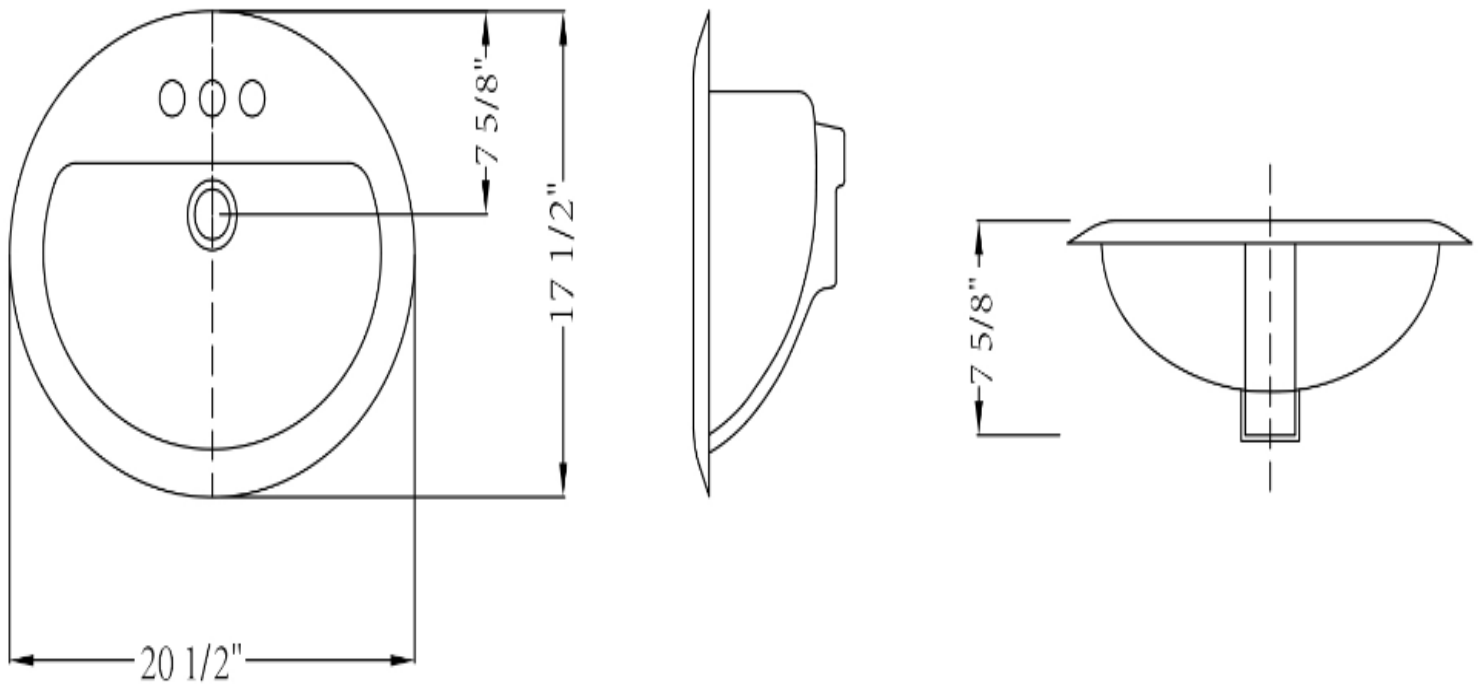

**RYDAL DROP IN OVAL 20" X 17" LAVATORY**

**DL12017-3**

**Features**

- 20.5" x 17.5" oval size
- 7 5/8" depth
- Vitreous china
- Self rimming design
- Front overflow hole
- 4" centers for faucet (3 Hole)
- 1 1/4" O.D. waste
- Available in white
- Limited 2 Year Warranty

**Compliance Certifications**

Specified model meets or exceeds the following:

ASME A112.19.2-2003 & IAPMO/ANSI UPC 1-2003  
CSA B45.0-02, B45.1-02 and B45S1-04

**RYDAL DROP IN OVAL 20" X 17" LAVATORY**

**DL12017-3**

Model Number	Description	Weight	Shipping Dimensions	Cubic Feet
DL12017-3	DROP IN OVAL 20" X 17" LAVATORY	17.16 lbs	21" x 18" x 9"	.88