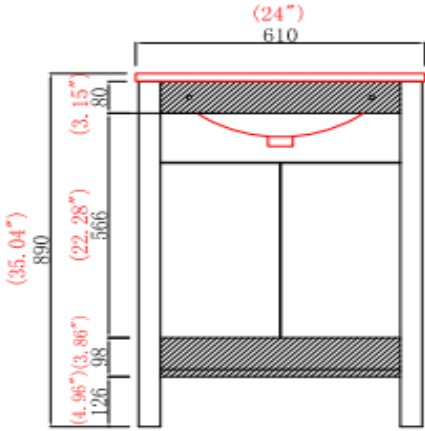

Specs & Rough-In Dimensions

411-24 - 24" Lyall

Vanity Model NO.	Item	Size	QTY
411-24	Screws (Doors)	 22 $\phi 4 \times 22\text{mm}$	6 Pcs

Back View