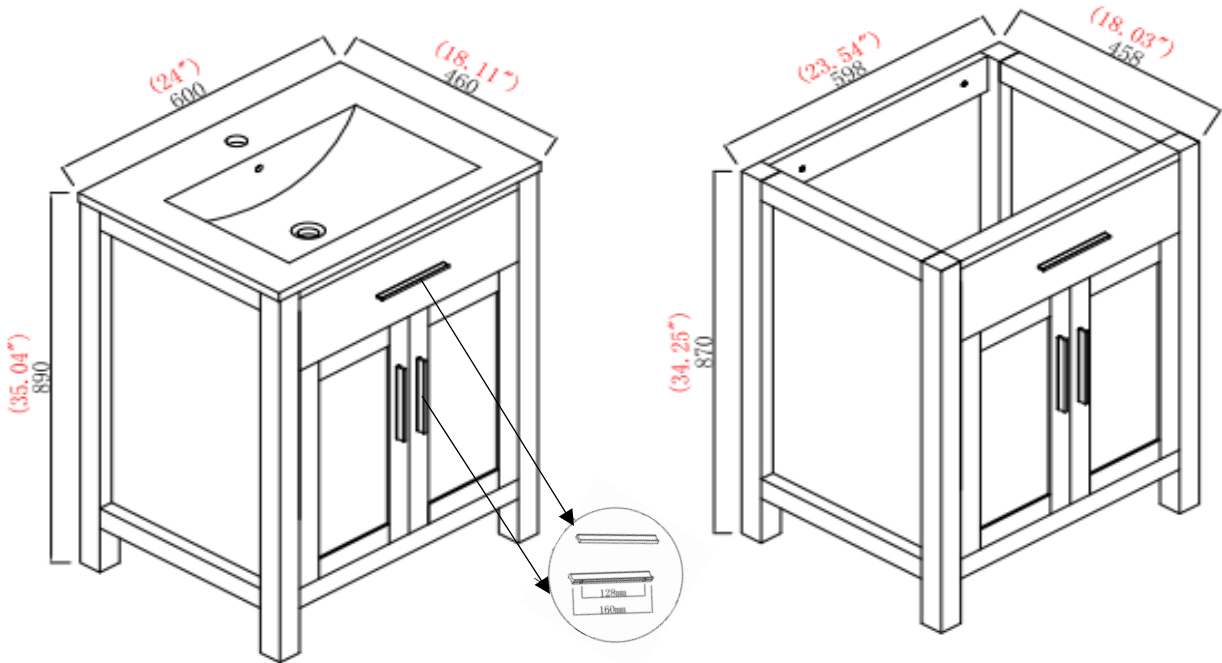

Specs & Rough-In Dimensions

411-24 - 24" Lyall

Vanity Model NO.	Item	Size	QTY
411-24	Screws (Doors)	 22 $\phi 4 \times 22\text{mm}$	6 Pcs

Back View