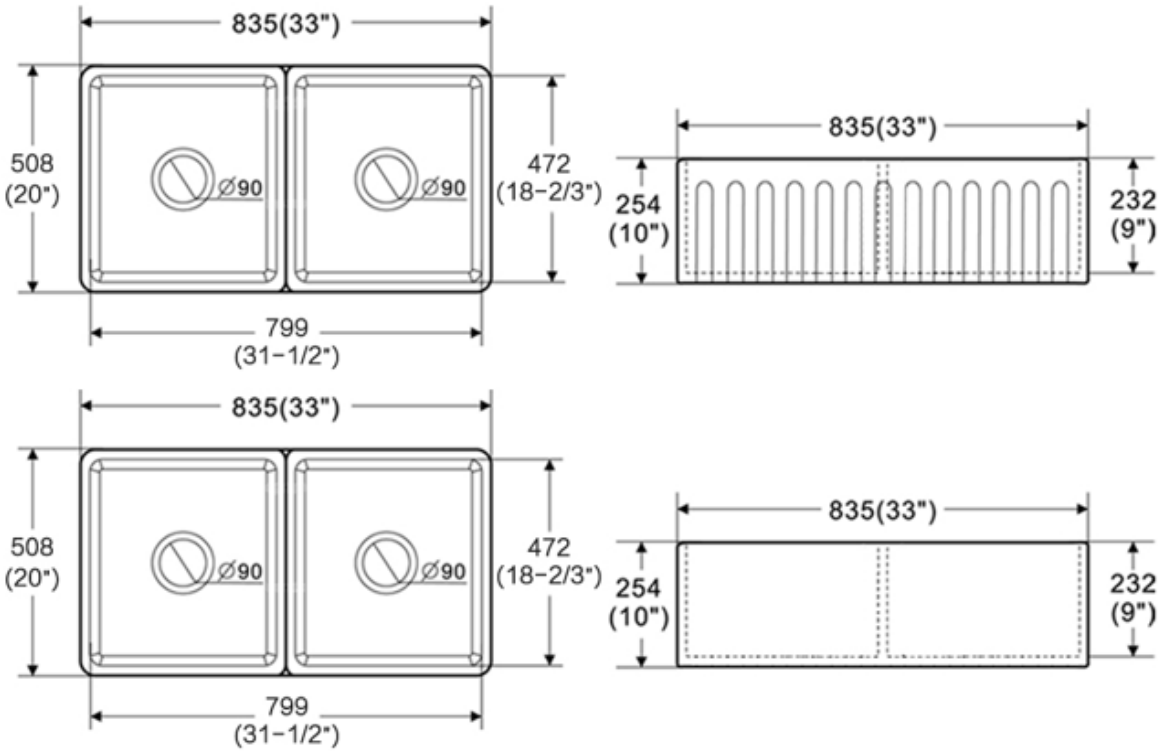

## FEATURES

- Fireclay is extremely durable, harder than metal
- Tough, smooth, polished easy to clean finish
- Double bowl sink
- Decorative front apron or flat front apron, reverses!
- 10" Sink depth
- Includes Grid and Strainer
- Available in White
- Limited 2-year warranty