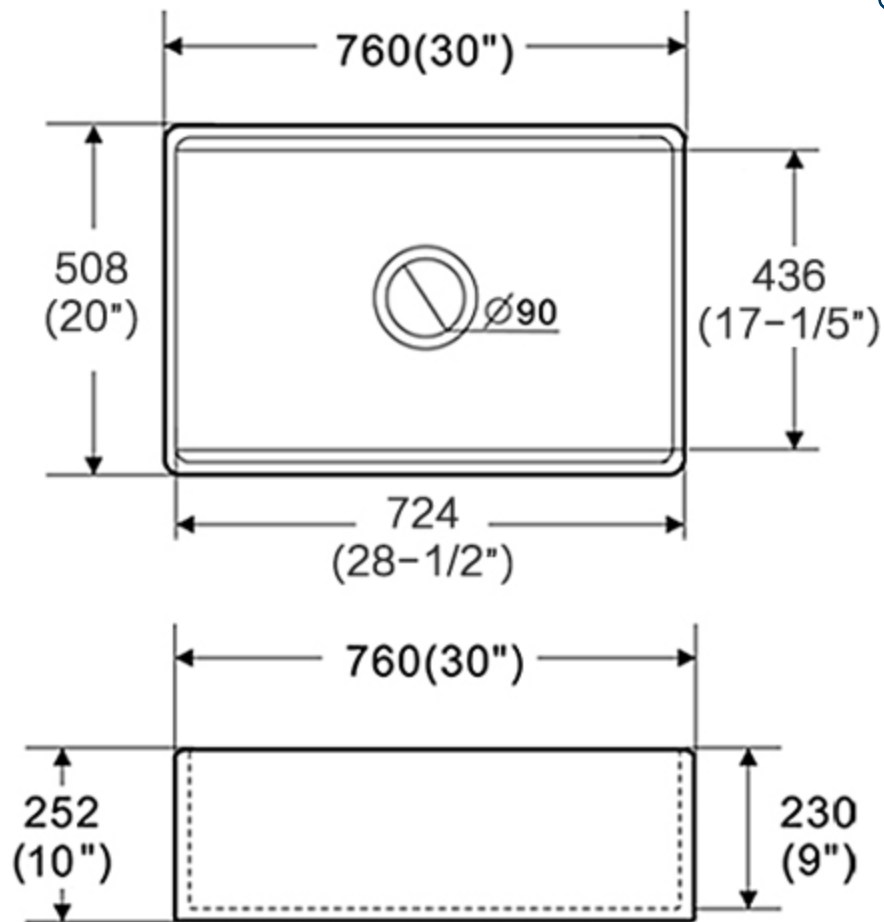

FEATURES

- Fireclay is extremely durable, harder than metal
- Tough, smooth, polished easy to clean finish
- Flat front apron
- 10" Sink depth
- Includes Wood Cutting Board, Top Drying Grid, Grid and Strainer
- Available in White
- Limited 2-year warranty