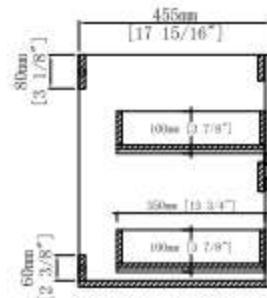

Duval Bathworks

SPECS & ROUGH IN DIMENSIONS
ALDEN 18" DEPTH 24 INCH

DC2218-24

Front View

Side View