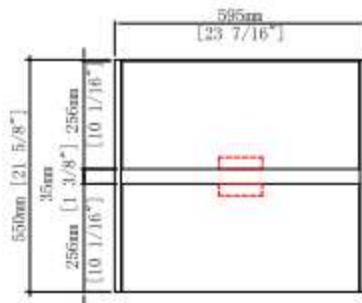

Duval Bathworks

SPECS & ROUGH IN DIMENSIONS
ALDEN 18" DEPTH 24 INCH

DC2218-24

Front View

Side View